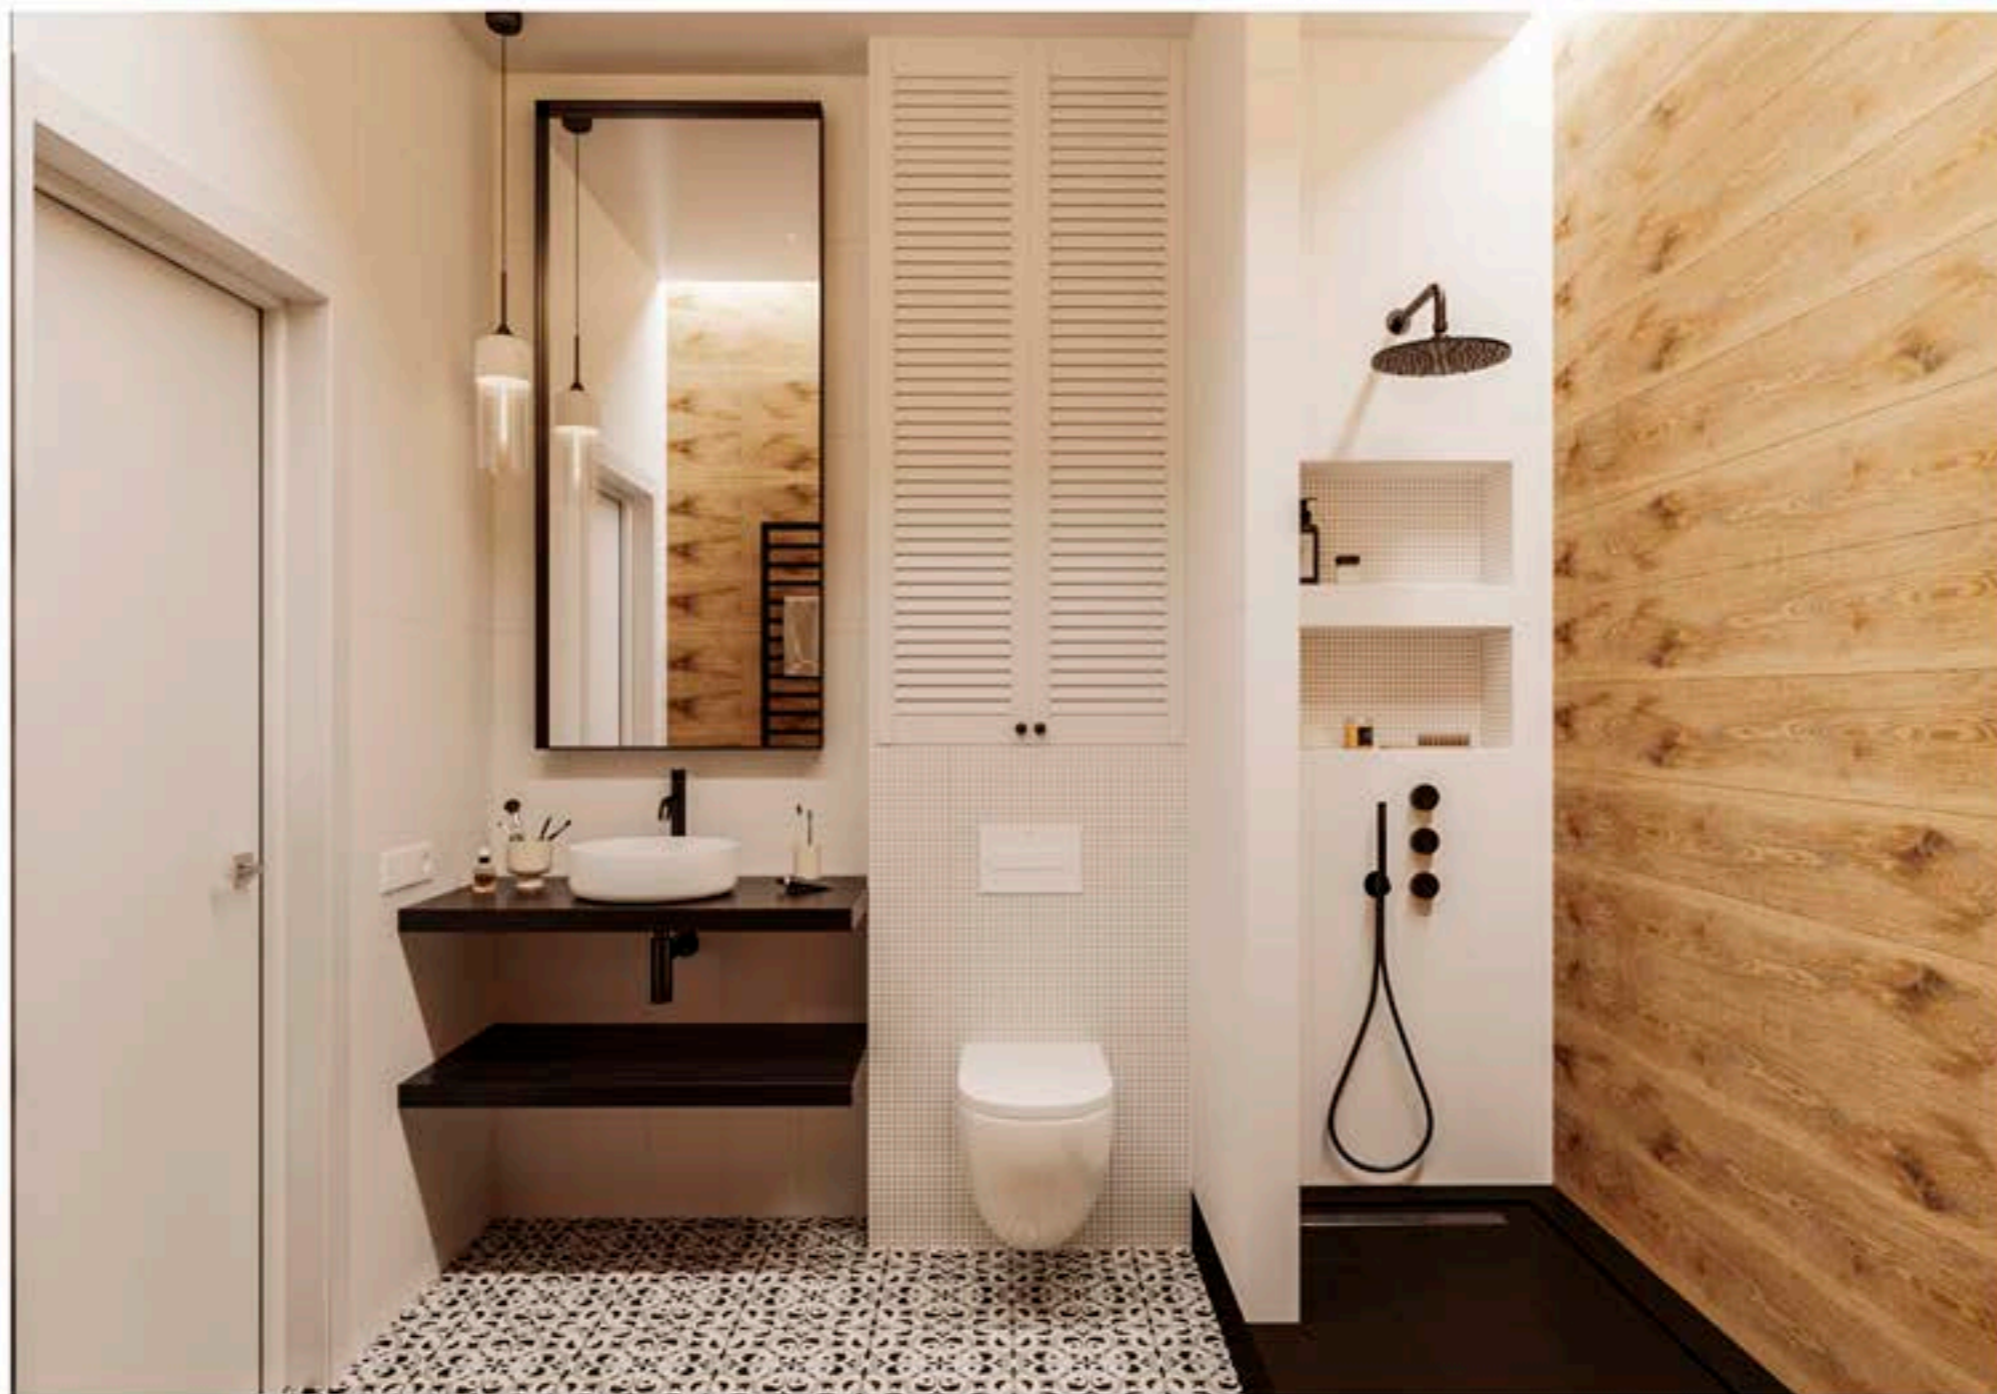

7.2. Визуализация санузла 2 этажа (мастер)

Изм.	Кол.уч.	Лист	№ док.	Подпись	Дата	Проект частного двухэтажного дома в Риге			
						Скандинавский	Стадия	Лист	Листов
							РП	14	24
Руководитель проекта		Плеханов Е.				Визуализация			
Дизайнер		Ненайдина Н.